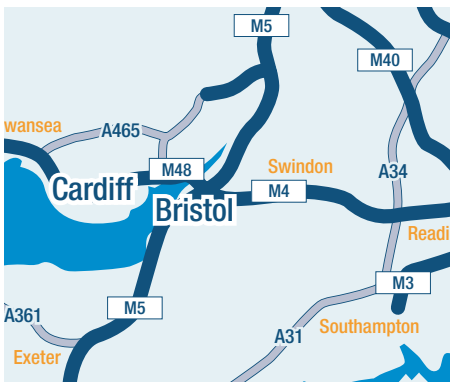

From the M4 (Second Severn Crossing)

Leave the M4 at junction 22 and join the M49 to the M5 junction 18. At the junction, follow the signs for A4 Bristol. Take the A4 along the Portway and under the Clifton Suspension Bridge. At the Cumberland Basin System, follow the signs for City centre. At the end of the Hotwells road, follow the A4 onto Anchor Road (3rd Exit of roundabout) and along to the centre. Go around the centre and exit left into Baldwin Street. At the end of Baldwin Street turn right over Bristol Bridge and onto Victoria Street.

From the M5

Leave the M5 at junction 18, and follow the instructions for the M4 (Second Severn Crossing) above.

From Bath

Take the A4 from Bath into Bristol. Cross straight over the Bath Bridge past Temple Meads Station and follow the road round in either of the two right hand lanes to the roundabout. Exit the roundabout at 11 o'clock to enter Victoria Street.

By coach:

Leave Marlborough Street Coach Station by the rear exit onto Lower Maudlin Street. Walk down the hill and cross the road. Walk past the sail structure up Union Street which is straight ahead. Turn right at the top, and follow the road round to the left. Cross straight over the road at the lights and walk over Bristol Bridge. Victoria House is just along on the right hand side.