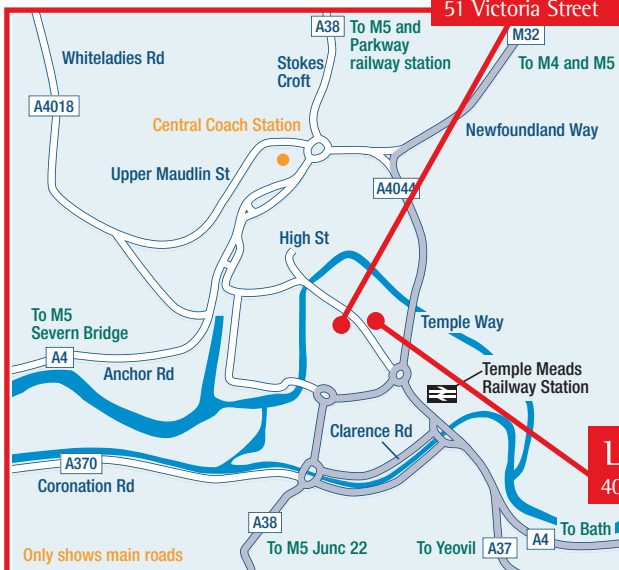

Lyons Davidson
51 Victoria Street